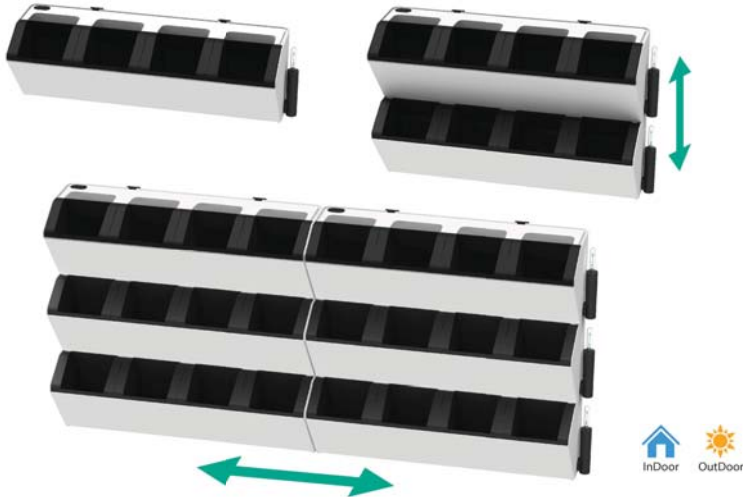

HydroFalls

Planter Body	Cover	Partitions	Pods	Water Level Indicator	Connector Assembly
Mounting Brackets	Side Plugs	Top Stopper	Internal Stopper (red)	Screws M4.3 x 50 mm	Wall Plugs 8mm x 30 mm

info@kreenplus.com