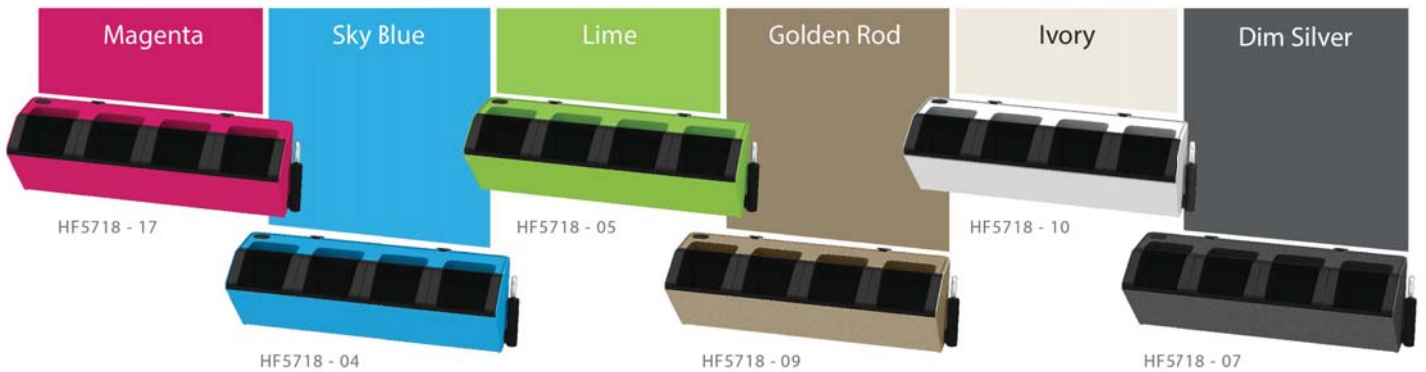

HydroFalls

Planter Body	Cover	Partitions	Pods	Water Level Indicator	Connector Assembly
Mounting Brackets	Side Plugs	Top Stopper	Internal Stopper (red)	Screws M4.3 x 50 mm	Wall Plugs 8mm x 30 mm

info@kreenplus.com